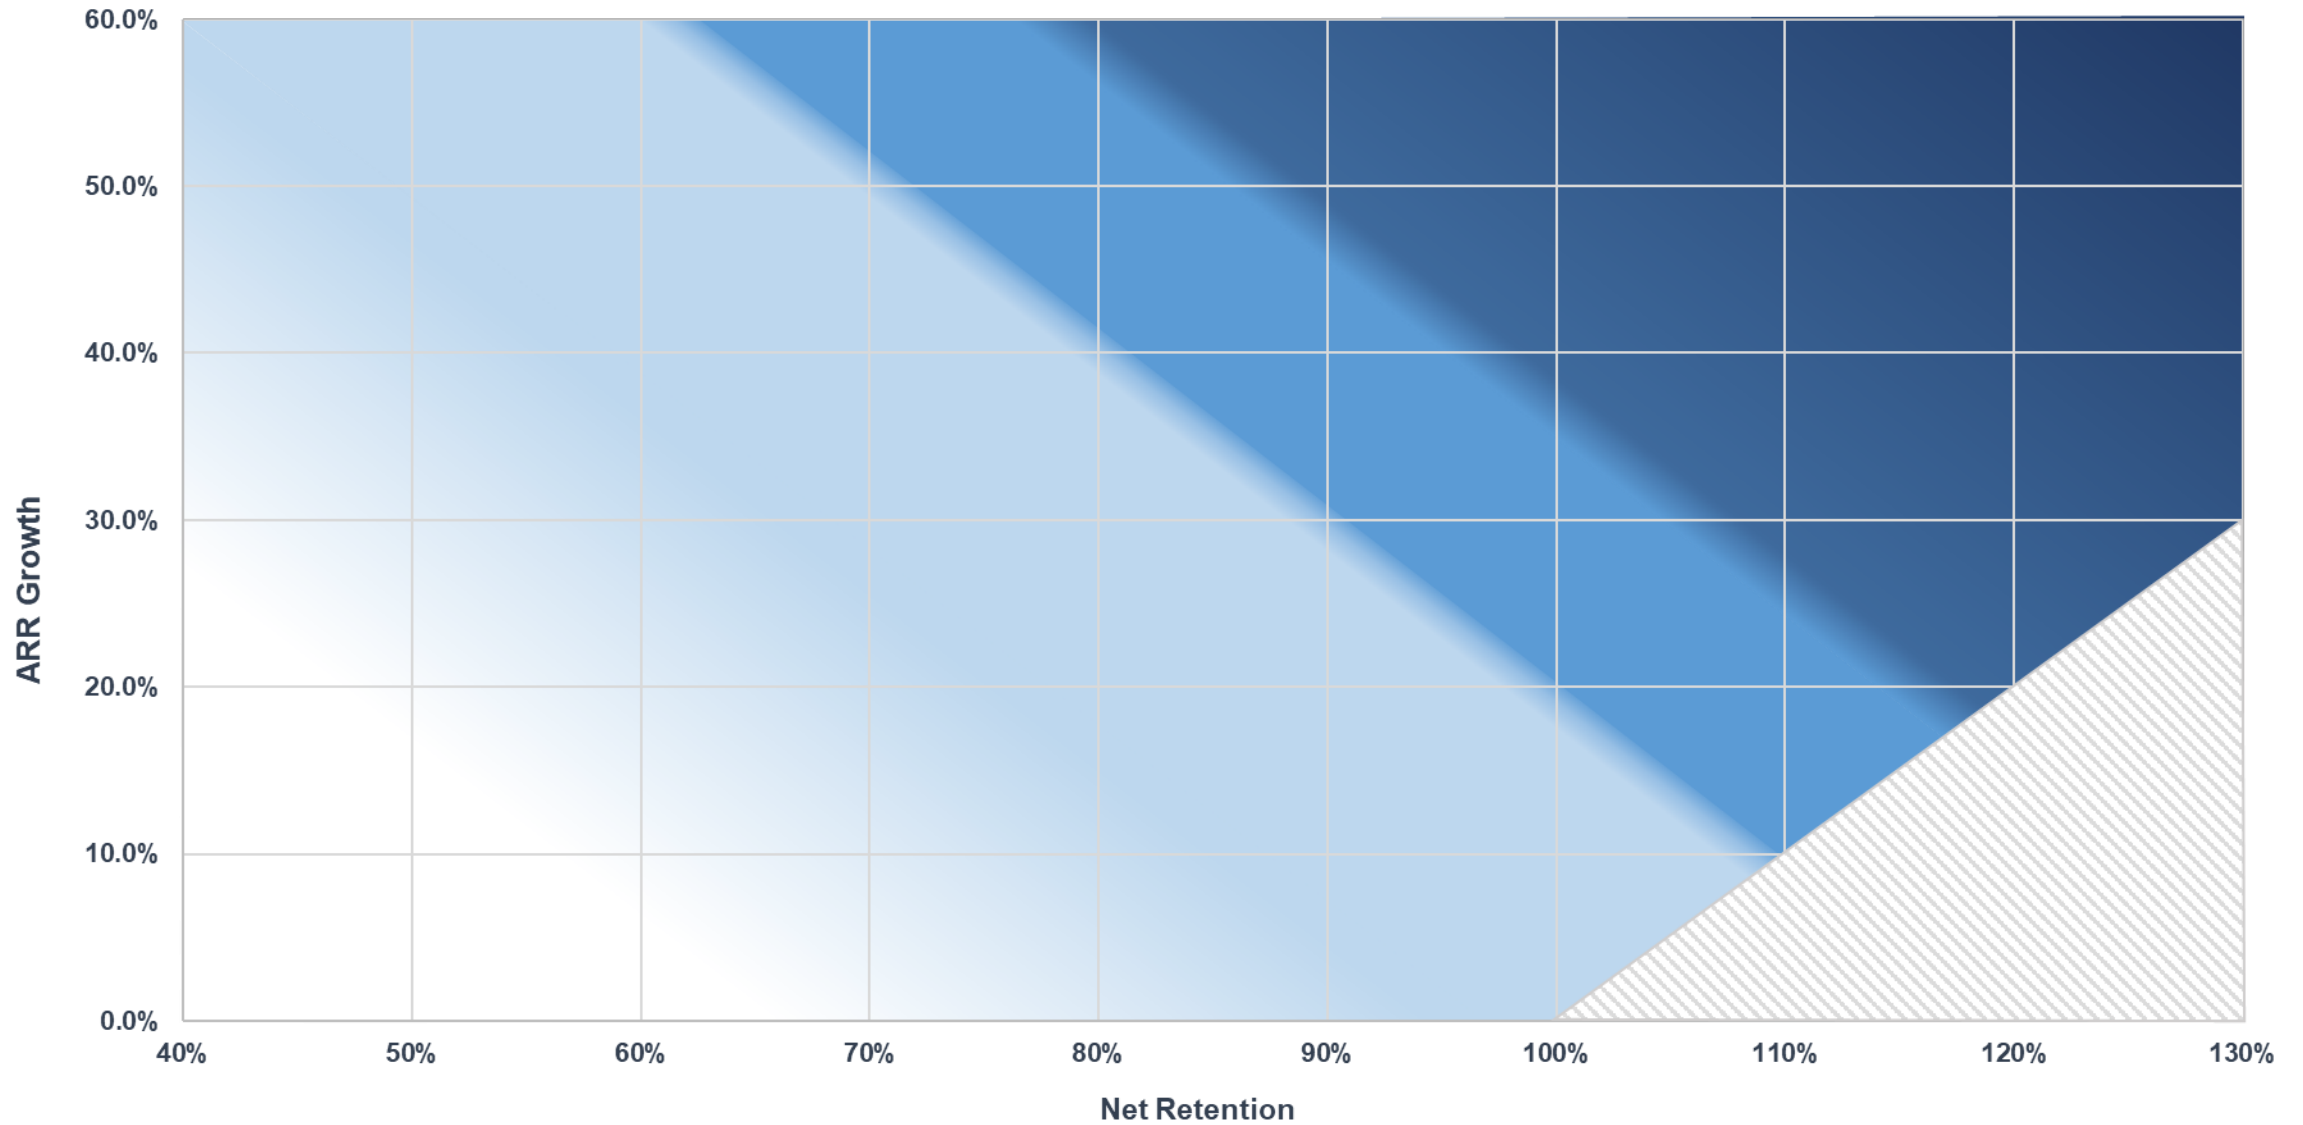

SEG Net Retention Wave

EV/ARR Multiple Ranges: 0x - 2x 2x - 4x 4x - 6x 6x + N/A